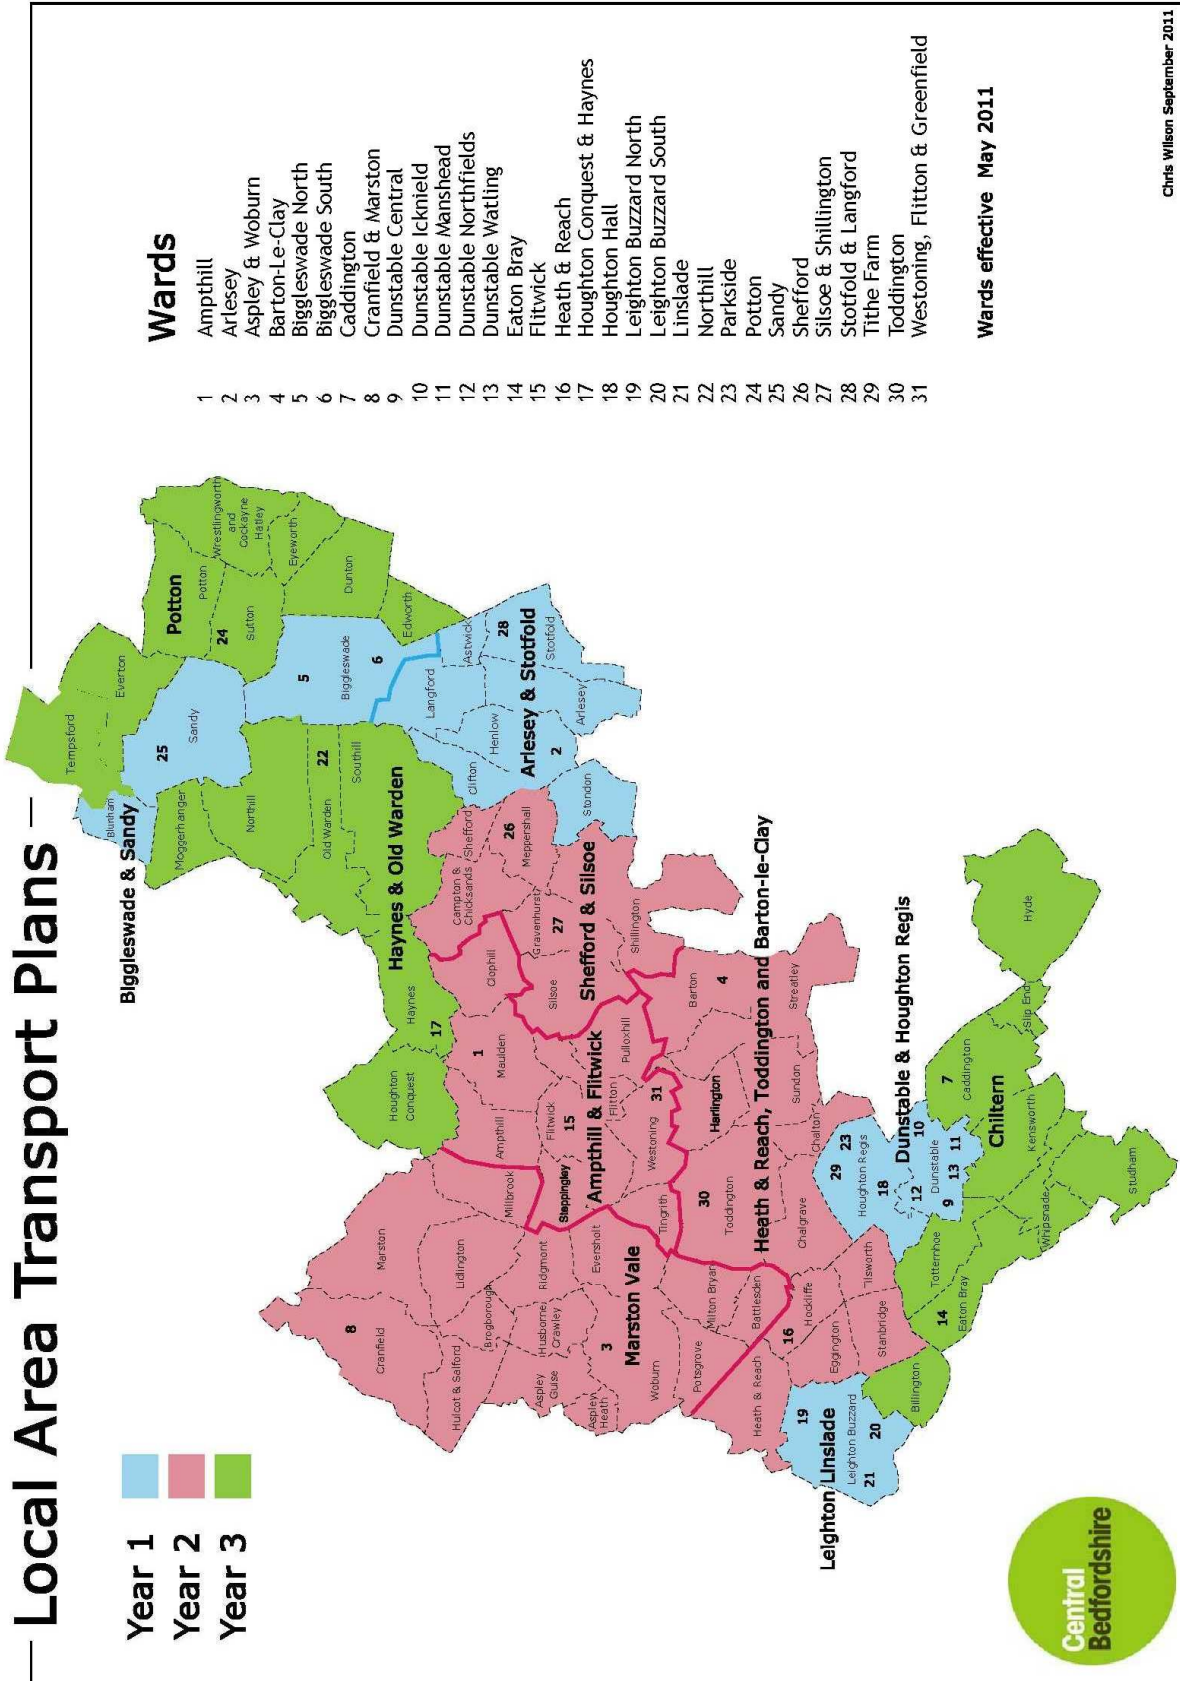

Appendix – Local Area Transport Plan Boundaries

Local Area Transport Plans

Wards

- 1 Ampthill
- 2 Arlesey
- 3 Aspley & Woburn
- 4 Barton-Le-Clay
- 5 Biggleswade North
- 6 Biggleswade South
- 7 Caddington
- 8 Cranfield & Marston
- 9 Dunstable Central
- 10 Dunstable Icknield
- 11 Dunstable Manshead
- 12 Dunstable Northfields
- 13 Dunstable Watling
- 14 Eaton Bray
- 15 Flitwick
- 16 Heath & Reach
- 17 Houghton Conquest & Haynes
- 18 Houghton Hall
- 19 Leighton Buzzard North
- 20 Leighton Buzzard South
- 21 Linslade
- 22 Northill
- 23 Parkside
- 24 Potton
- 25 Sandy
- 26 Shefford
- 27 Silsoe & Shillington
- 28 Stotfold & Langford
- 29 Tithe Farm
- 30 Taddington
- 31 Westoning, Flitton & Greenfield

Wards effective May 2011